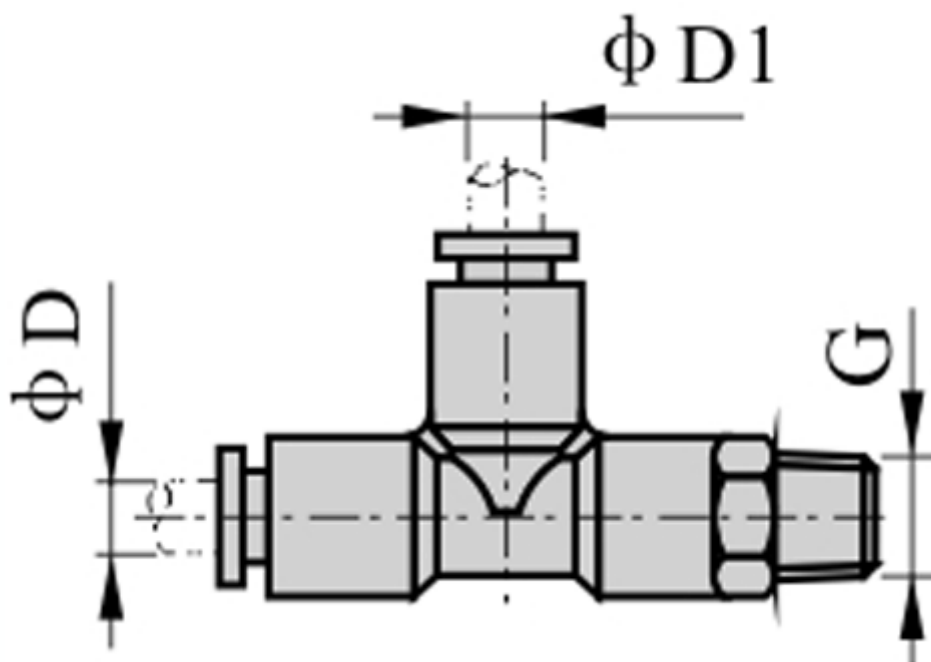

Data Sheet

Article number: 58EPD1003

Description: Fitting EPD1003 Tee connector
male thread 3/8", tube diameter 10

Measures

D = 10
Thread = 3/8"